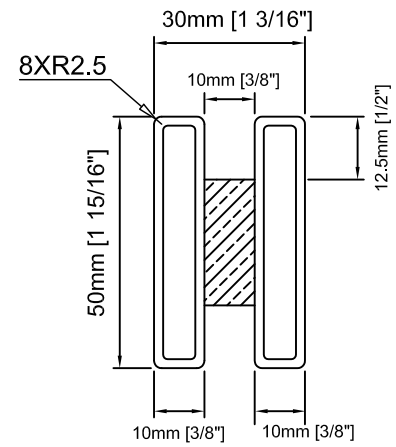

# VALENCIA SERIES 4X1-3/4" ROLLER SYSTEM

GDV10-7660

A-A Detail

GDV10-7660  
Glass Door V1

GDV10-7660  
Glass Door V2