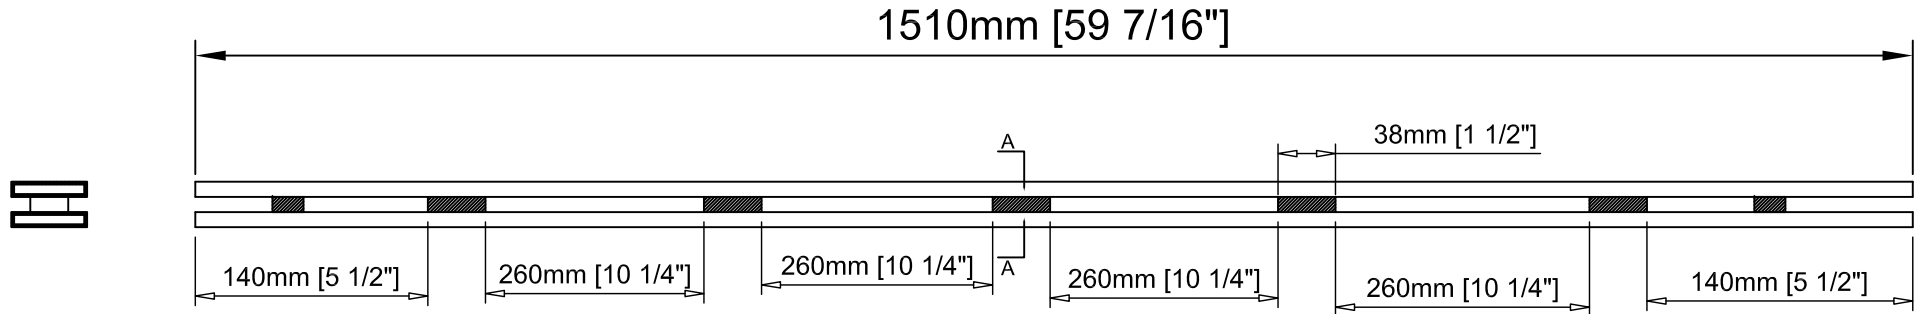

# VALENCIA SERIES 4X1-3/4" ROLLER SYSTEM

GDV10-7660

A-A Detail

GDV10-7660  
Glass Door V1

GDV10-7660  
Glass Door V2