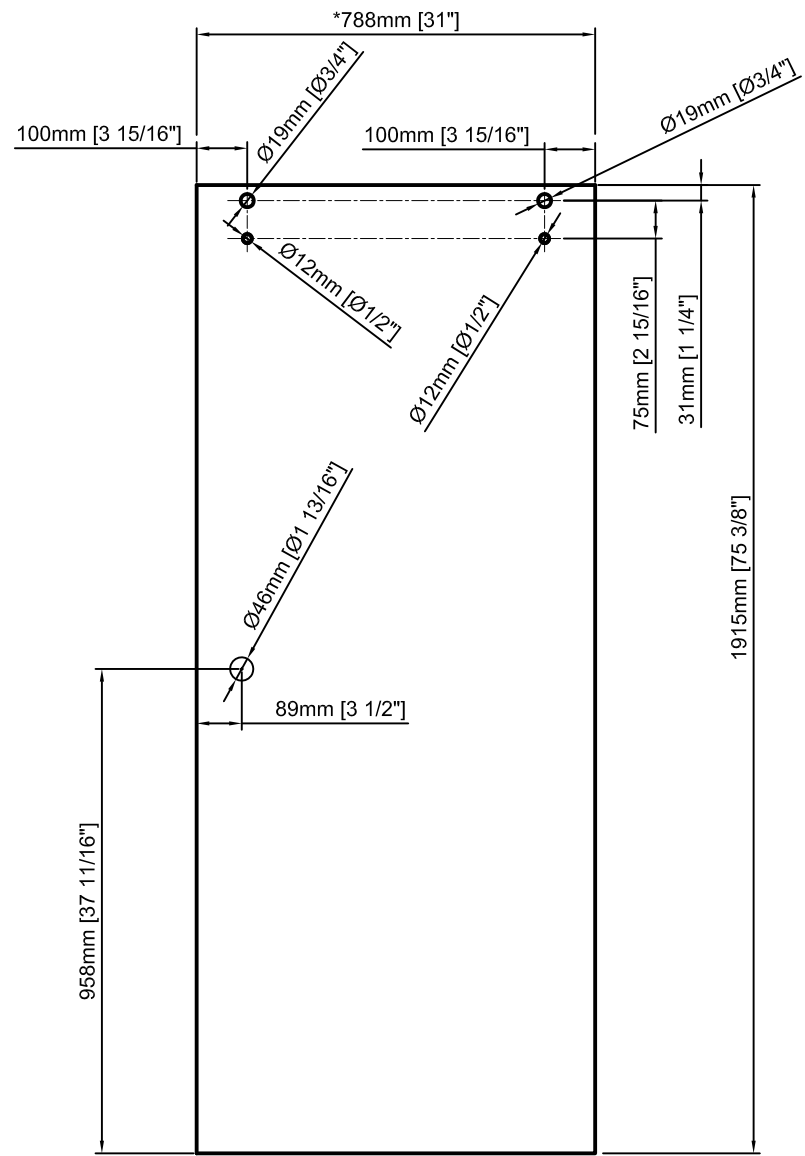

# VALENCIA SERIES 4X1-3/4" ROLLER SYSTEM

GDV10-7660

A-A Detail

GDV10-7660  
Glass Door V1

GDV10-7660  
Glass Door V2