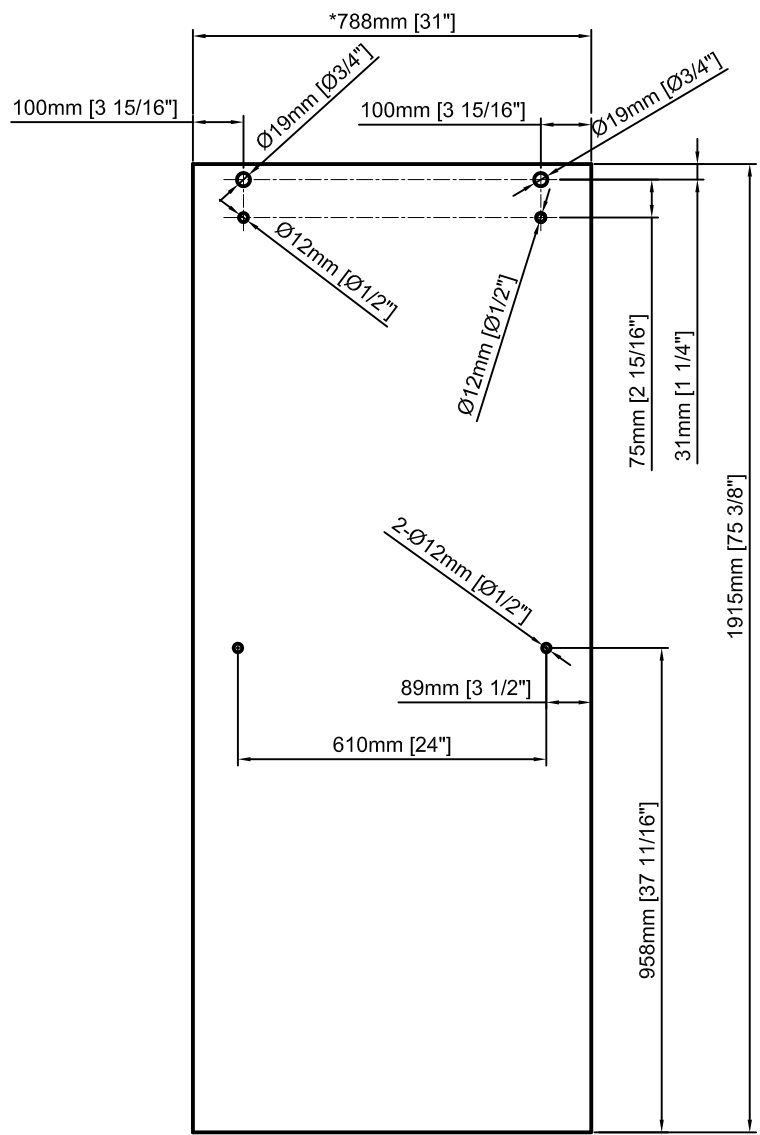

# VALENCIA SERIES 4X1-3/4" ROLLER SYSTEM

GDV10-7660

A-A Detail

GDV10-7660  
Glass Door V1

GDV10-7660  
Glass Door V2