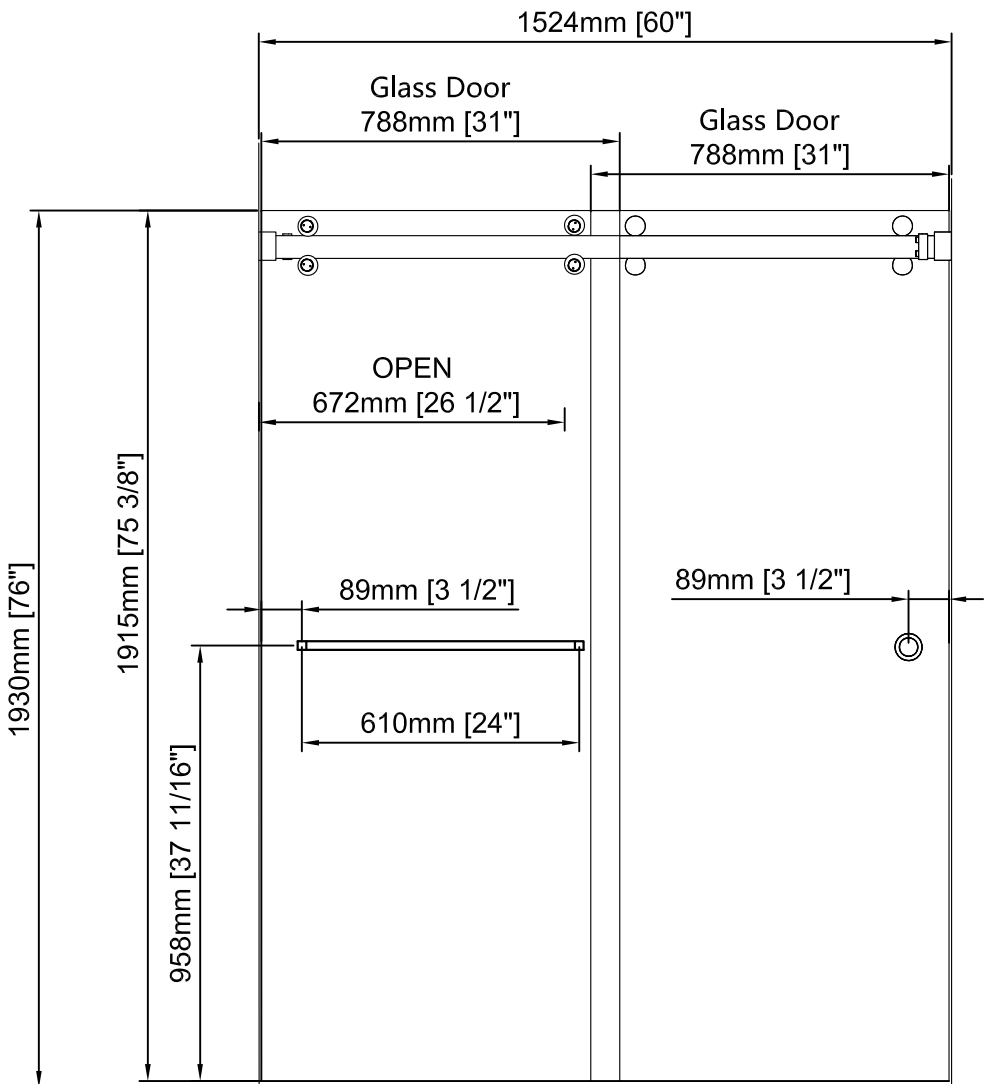

# VALENCIA SERIES 4X1-3/4" ROLLER SYSTEM

GDV10-7660

A-A Detail

GDV10-7660  
Glass Door V1

GDV10-7660  
Glass Door V2