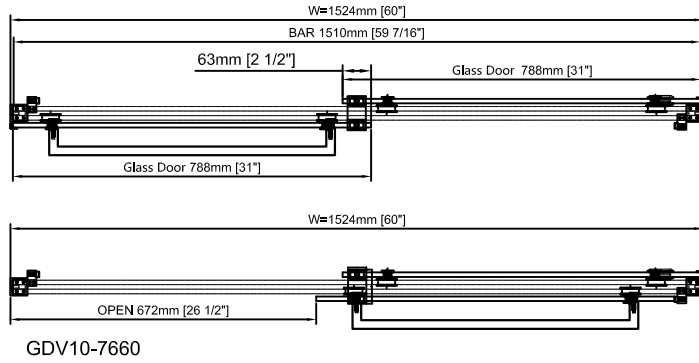

# VALENCIA SERIES 4X1-3/4" ROLLER SYSTEM

GDV10-7660

A-A Detail

GDV10-7660  
Glass Door V1

GDV10-7660  
Glass Door V2