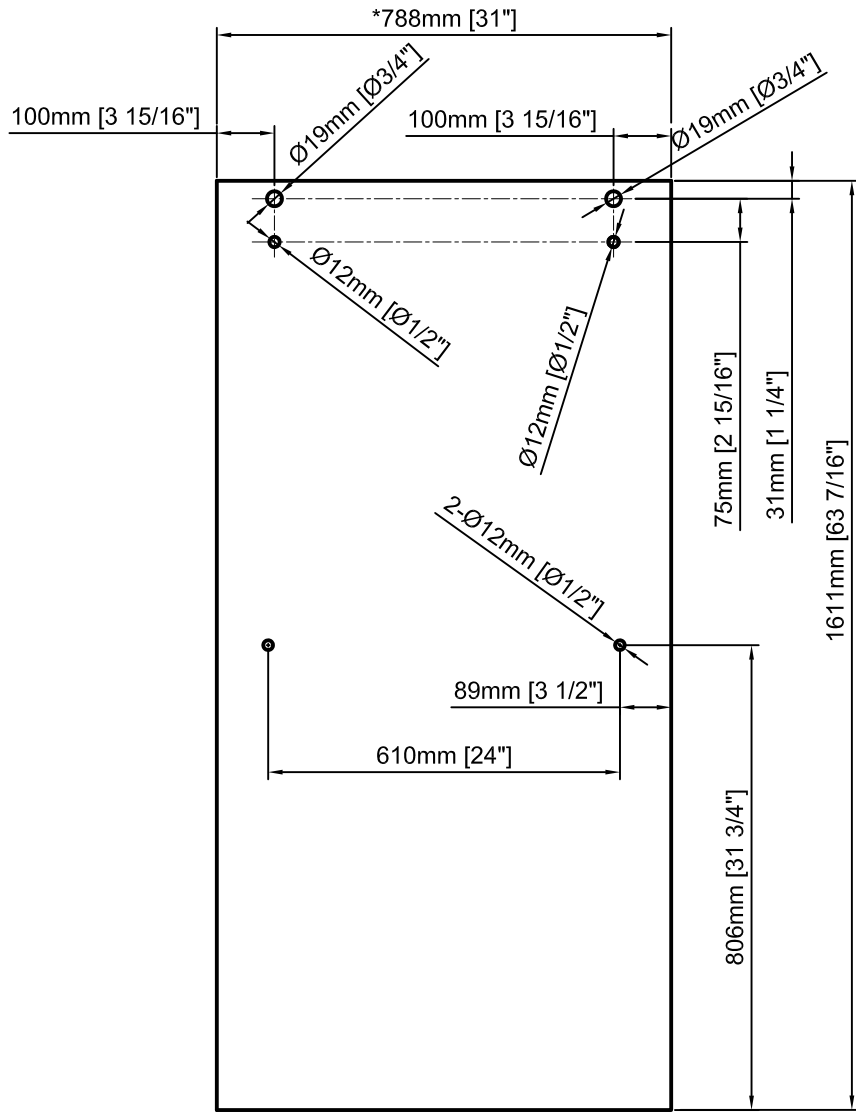

VALENCIA SERIES 4X1-3/4" ROLLER SYSTEM

GDV10-6460

GDV10-6460

A-A Detail

GDV10-6460
Glass Door V1

10mm [3/8"]

GDV10-6460
Glass Door V2

10mm [3/8"]