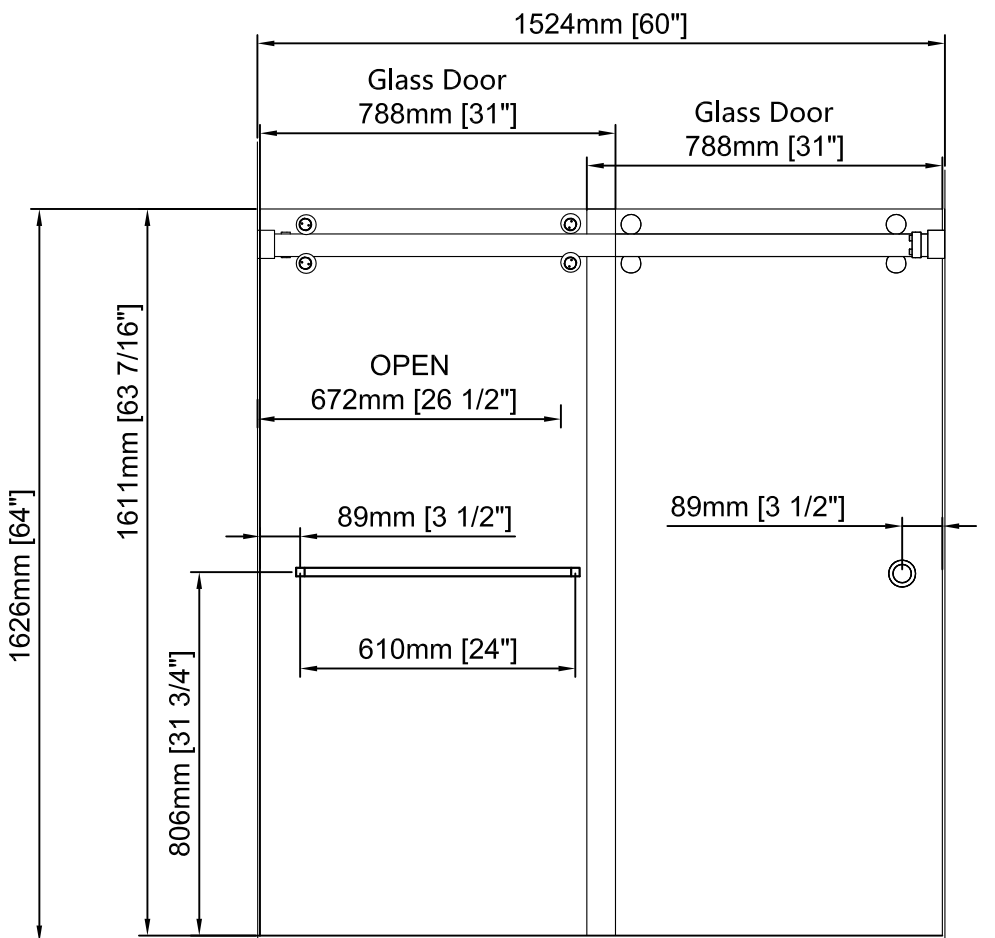

VALENCIA SERIES 4X1-3/4" ROLLER SYSTEM

GDV10-6460

GDV10-6460

A-A Detail

GDV10-6460
Glass Door V1

10mm [3/8"]

GDV10-6460
Glass Door V2

10mm [3/8"]