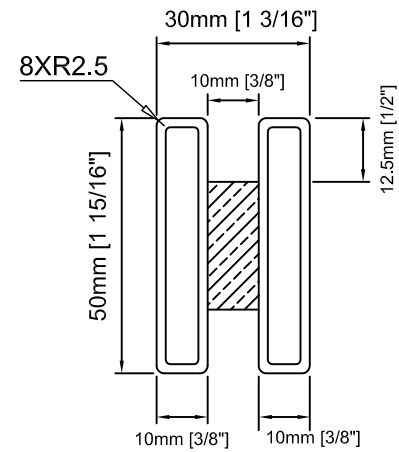

VALENCIA SERIES 4X1-3/4" ROLLER SYSTEM

GDV10-6460

GDV10-6460

A-A Detail

GDV10-6460
Glass Door V1

10mm [3/8"]

GDV10-6460
Glass Door V2

10mm [3/8"]