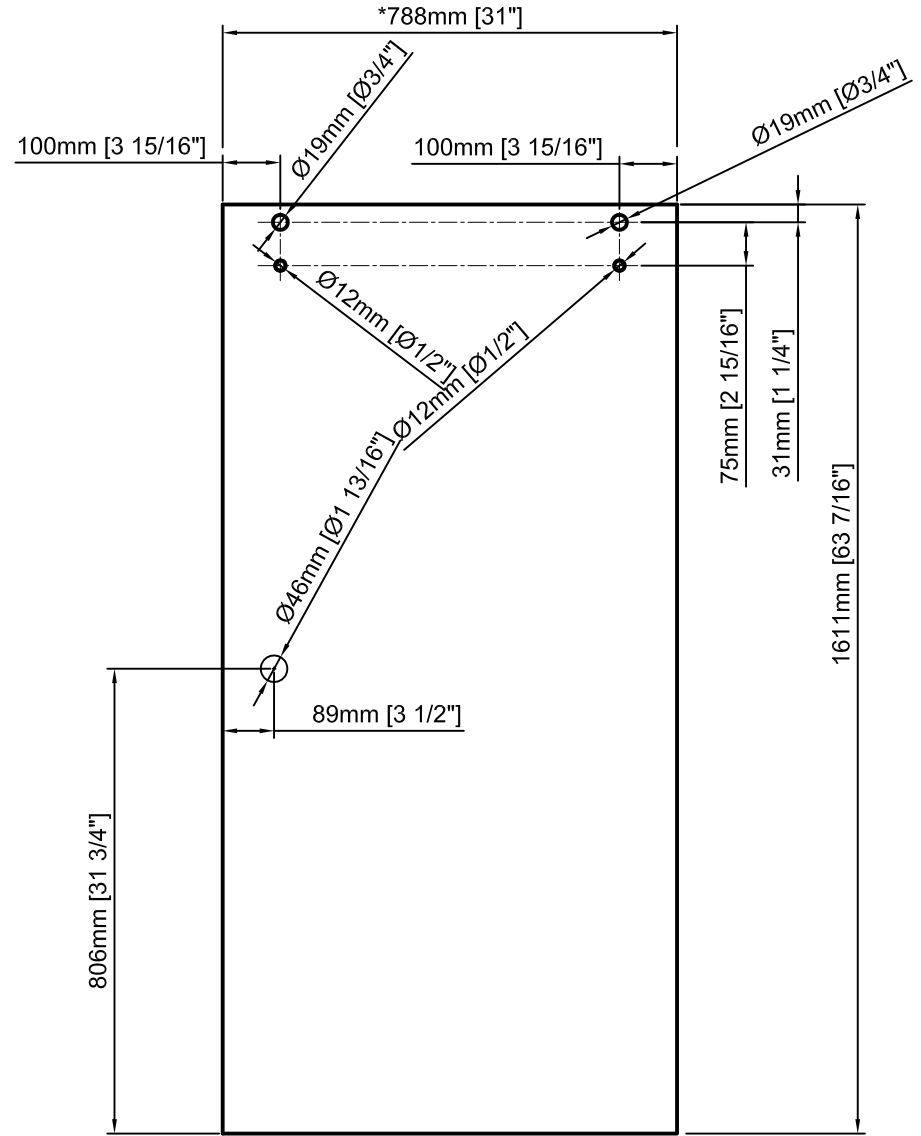

VALENCIA SERIES 4X1-3/4" ROLLER SYSTEM

GDV10-6460

GDV10-6460

A-A Detail

GDV10-6460
Glass Door V1

10mm [3/8"]

GDV10-6460
Glass Door V2

10mm [3/8"]