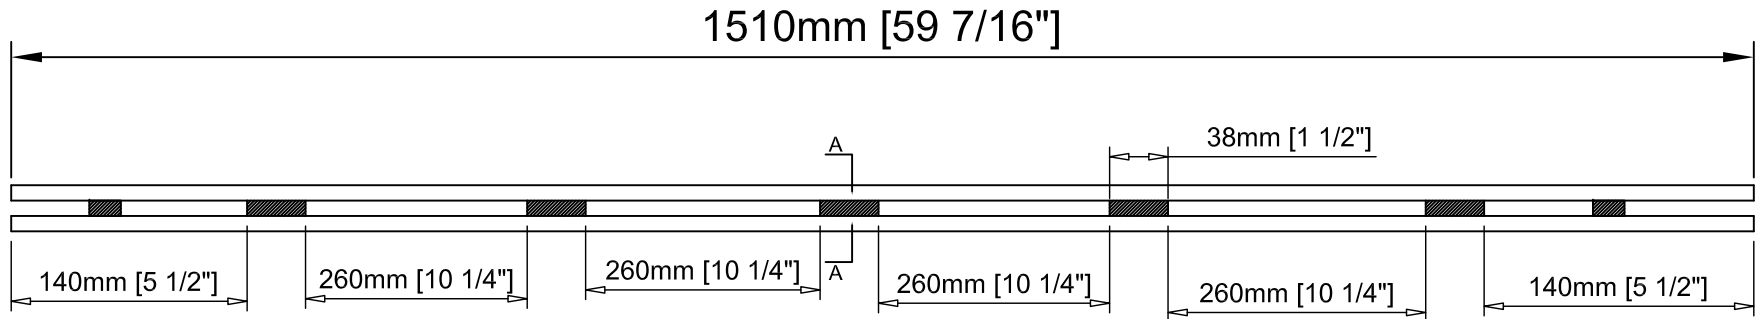

VALENCIA SERIES 4X1-3/4" ROLLER SYSTEM

GDV10-6460

GDV10-6460

A-A Detail

GDV10-6460
Glass Door V1

10mm [3/8"]

GDV10-6460
Glass Door V2

10mm [3/8"]