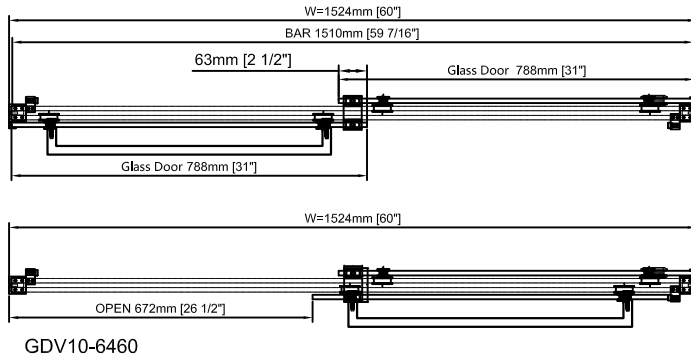

VALENCIA SERIES 4X1-3/4" ROLLER SYSTEM

GDV10-6460

GDV10-6460

A-A Detail

GDV10-6460
Glass Door V1

10mm [3/8"]

GDV10-6460
Glass Door V2

10mm [3/8"]